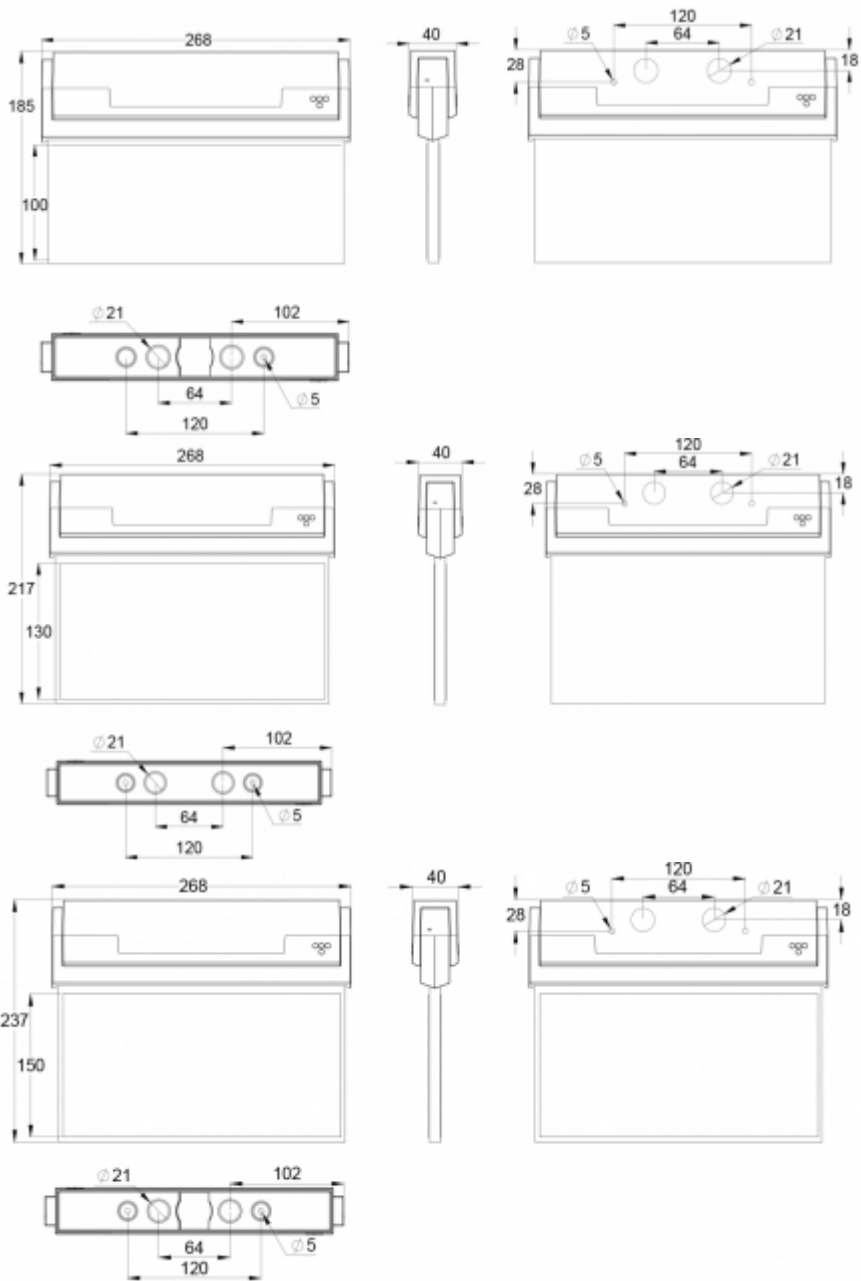

We reserve the rights to make modifications without notice.

Copyright © 2024 Teknoware. All rights reserved.

Date: July 16, 2024 | Source: teknoware.com/en/esc-80-emergency-exit-light-tws8092wmt

Teknoware Oy | P.O. Box 19, 15101 Lahti | Ilmarisentie 8, 15200 Lahti Finland

Tel +358 3 883 020 | VAT-number FI01494751 | teknoware.com | emexit@teknoware.com