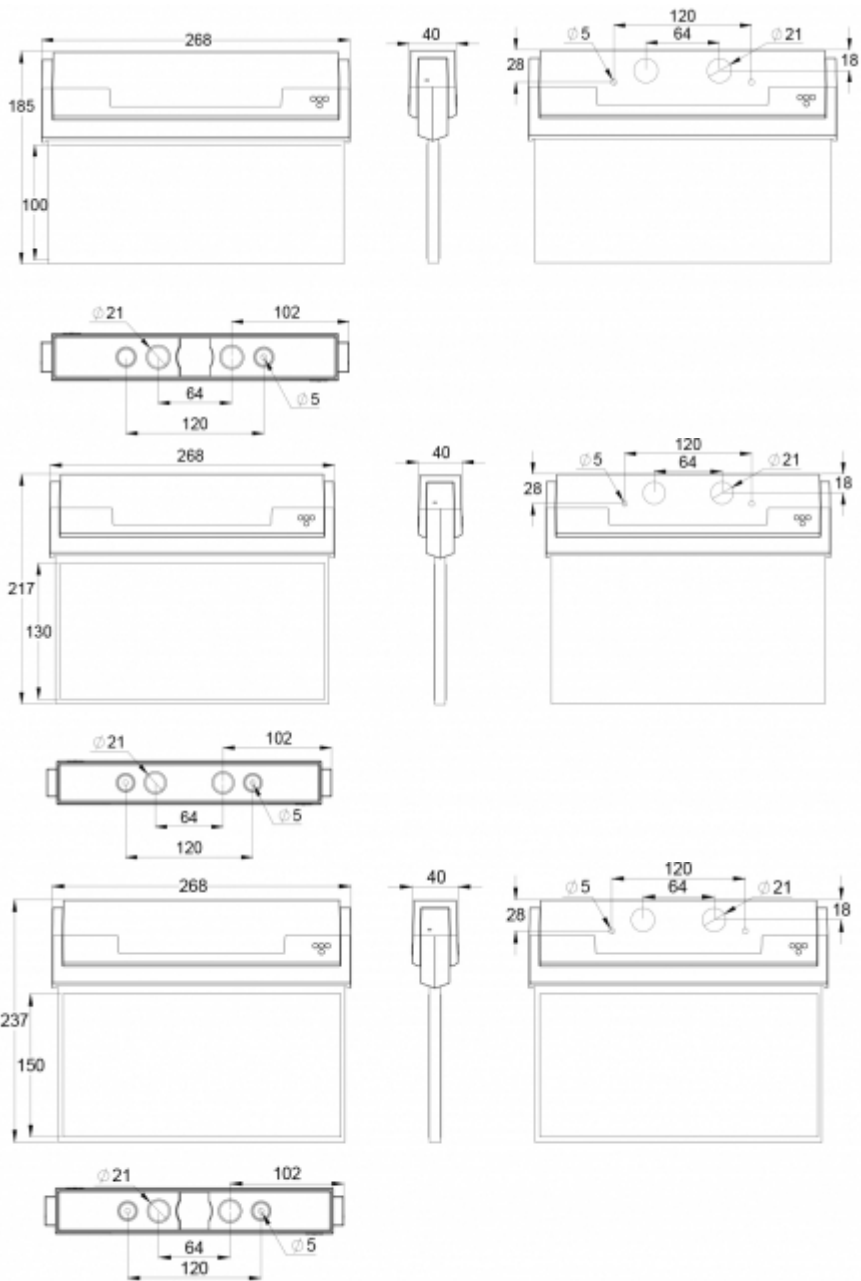

We reserve the rights to make modifications without notice.
Copyright © 2024 Teknoware. All rights reserved.
Date: July 16, 2024 | Source: teknoware.com/en/esc-80-emergency-exit-light-tws8092wm

Teknoware Oy | P.O. Box 19, 15101 Lahti | Ilmarisentie 8, 15200 Lahti Finland
Tel +358 3 883 020 | VAT-number FI01494751 | teknoware.com | emexit@teknoware.com