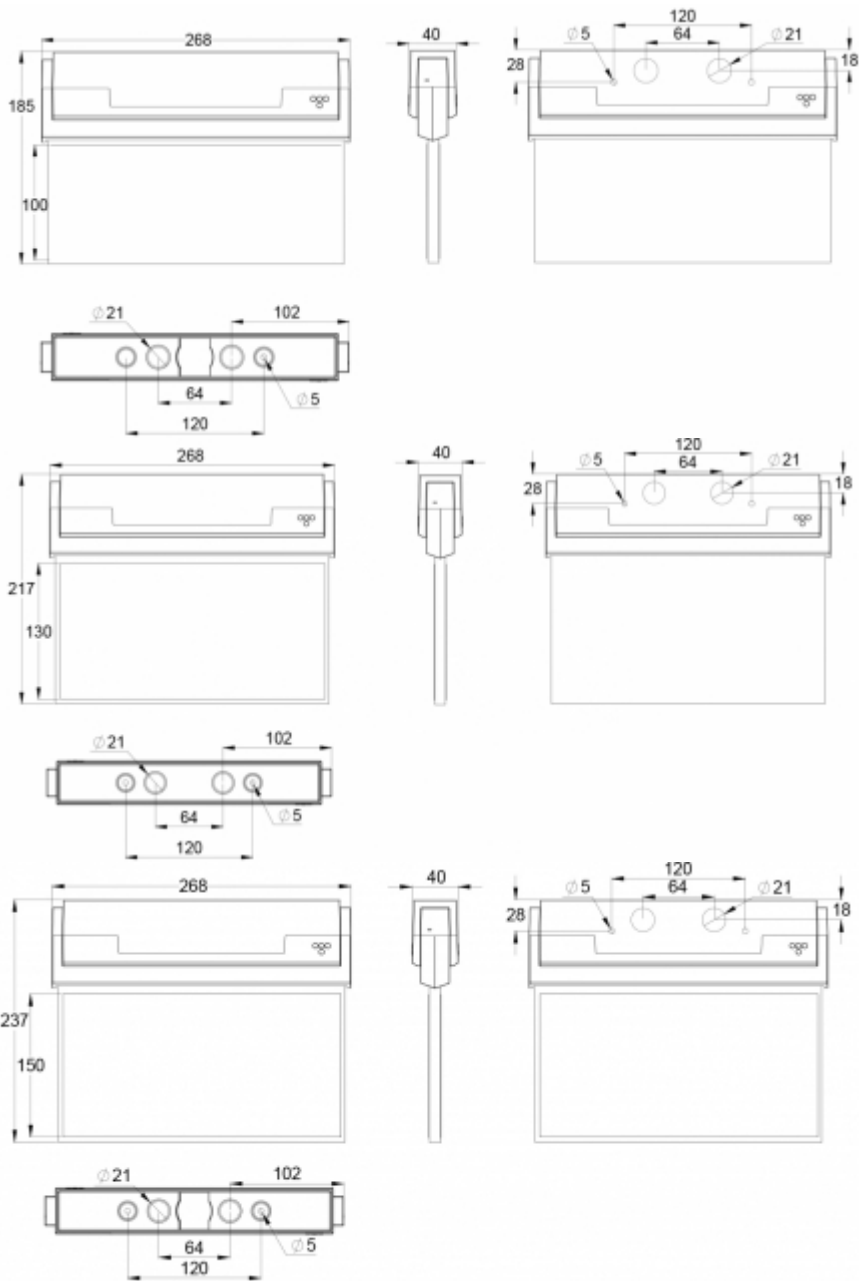

We reserve the rights to make modifications without notice.

Copyright © 2024 Teknoware. All rights reserved.

Date: August 14, 2024 | Source: teknoware.com/en/our-solutions/emergency-lighting-buildings/esc-80-emergency-exit-light-tws8092wat

Teknoware Oy | P.O. Box 19, 15101 Lahti | Ilmarisentie 8, 15200 Lahti Finland
Tel +358 3 883 020 | VAT-number FI01494751 | teknoware.com | emexit@teknoware.com