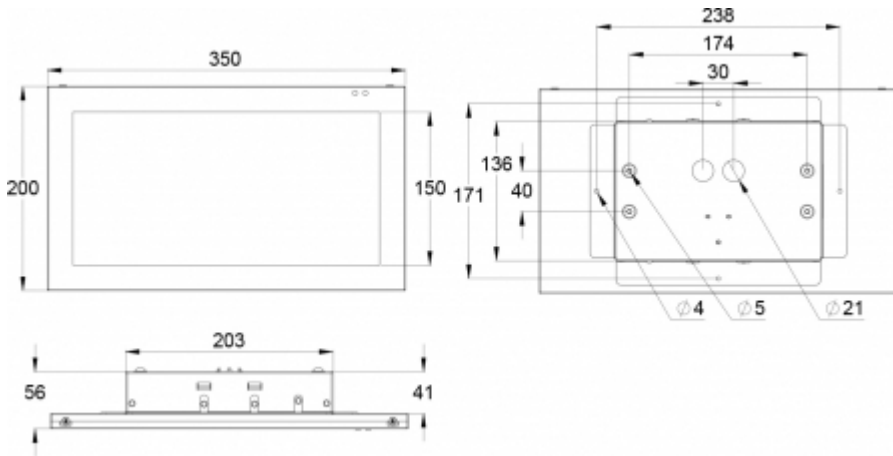

We reserve the rights to make modifications without notice.

Copyright © 2024 Teknoware. All rights reserved.

Date: August 14, 2024 | Source: teknoware.com/en/emergency-lighting/silver-led-emergency-exit-light-tws6792wm

Teknoware Oy | P.O. Box 19, 15101 Lahti | Ilmarisentie 8, 15200 Lahti Finland
Tel +358 3 883 020 | VAT-number FI01494751 | teknoware.com | emexit@teknoware.com