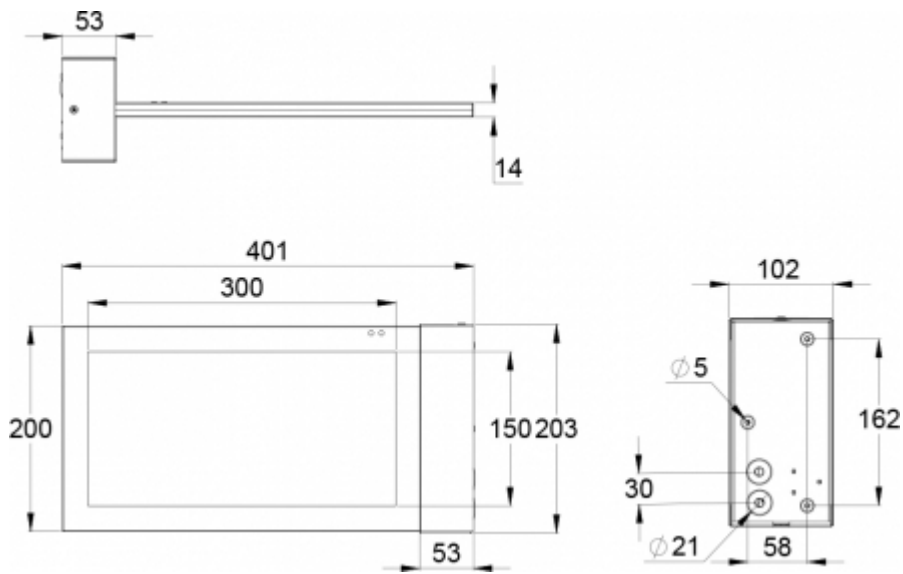

We reserve the rights to make modifications without notice.
Copyright © 2024 Teknoware. All rights reserved.
Date: August 14, 2024 | Source: teknoware.com/en/emergency-lighting/silver-led-emergency-exit-light-tws6692wa

Teknoware Oy | P.O. Box 19, 15101 Lahti | Ilmarisentie 8, 15200 Lahti Finland
Tel +358 3 883 020 | VAT-number FI01494751 | teknoware.com | emexit@teknoware.com