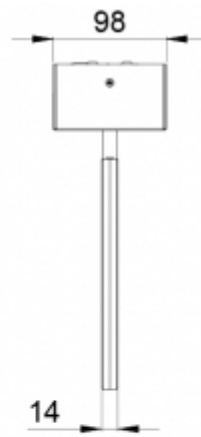

The 2-sided light plate of the Silver luminaires is silk screen printed. Its body is made from bent sheet steel.

INDIVIDUALLY PACKED LIGHTS

Product Code
Y6592WM145
Y6592WM143

Product Code	TWS6592WM
Feature	Escap, Lumi Test
Mounting (standard)	ceiling
Customs Code	94056080
GTIN Code	6438045019963
ETIM Product Class	EC001957
Length	350 mm
Width	63 mm
Height	254 mm
Weight	2,8 kg
Backup	1 h
Max Input Power VA	7,6 VA
Nominal Supply Voltage	220-240 V, 50/60 Hz AC
Protection Class	I
IP Class	IP20
Temperature Range Min - Max	-25...+35 °C
Glow Wire Test of Plastic Materials	650 °C
Viewing Distance	30 m
Light Source	LED
Body Material	metal
Colour	RAL9006
Electrical Installation	3 x 2,5 mm ²

COVER LABELS FOR EMERGENCY EXIT LIGHTS

Product Code	Pictogram	Compatible Product Groups
XWT7000		Silver Emergency Exit Lights

SPARE PARTS:

SPARE PARTS FOR EMERGENCY LIGHTS

Product Code	Product Name	Compatible Product Groups
W100001	Ballast W100001	Addressable 230 V Centrally Supplied Emergency Lights, Addressable 230 V Centrally Supplied Emergency Exit Lights