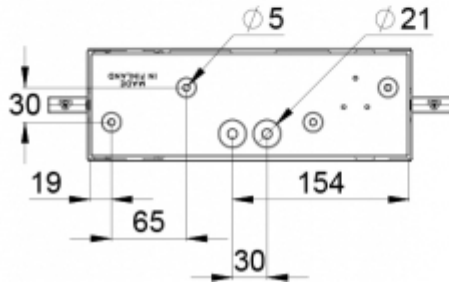

We reserve the rights to make modifications without notice.

Copyright © 2024 Teknoware. All rights reserved.

Date: July 16, 2024 | Source: teknoware.com/en/emergency-lighting/silver-led-emergency-exit-light-tws6592wm

Teknoware Oy | P.O. Box 19, 15101 Lahti | Ilmarisentie 8, 15200 Lahti Finland

Tel +358 3 883 020 | VAT-number FI01494751 | teknoware.com | emexit@teknoware.com