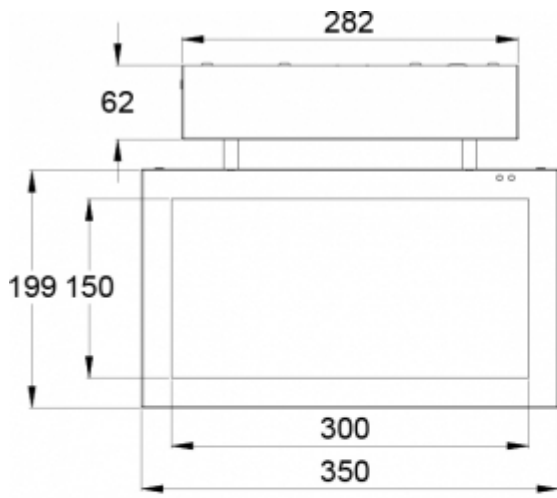

We reserve the rights to make modifications without notice.

Copyright © 2024 Teknoware. All rights reserved.

Date: July 16, 2024 | Source: teknoware.com/en/emergency-lighting/silver-led-emergency-exit-light-tws6592wm

Teknoware Oy | P.O. Box 19, 15101 Lahti | Ilmarisentie 8, 15200 Lahti Finland

Tel +358 3 883 020 | VAT-number FI01494751 | teknoware.com | emexit@teknoware.com