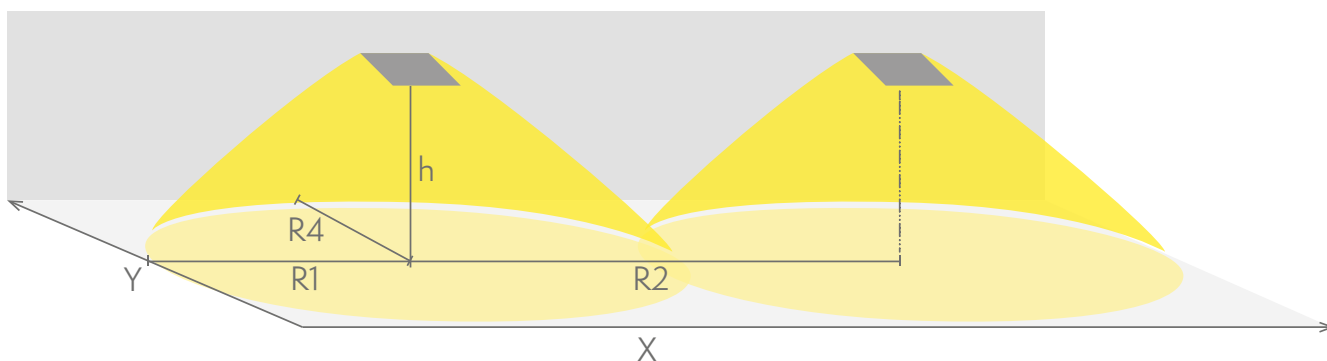

- R1 distance from wall (X axis)
- R2 installation distance between lights (X axis)
- R4 distance from wall (Y axis)

TWS6392WAC

Mounting height (m)	Below the light lux	R1 (m)	R2 (m)	R4 (m)
		1 lux	1 lux	1 lux
2,5	2	4	8	3
3	1,6	4	8	1
4	1,4	3,7	7,5	1

Emergency lighting for open areas (ceiling mounting)

- Table of 0,5 lux for open areas according to the norm EN 1838, 0,5 m edge district is considered in the table.
- Level of measurement 0,02 m, measurement result with battery operation.