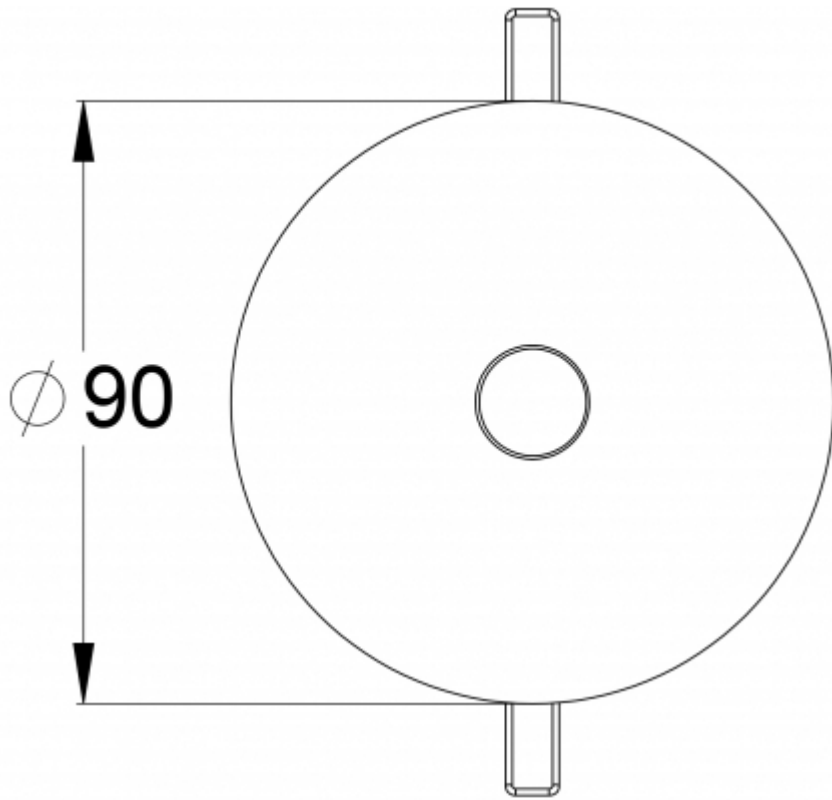

We reserve the rights to make modifications without notice.
Copyright © 2024 Teknoware. All rights reserved.
Date: August 14, 2024 | Source: teknoware.com/en/emergency-lighting-1/slimspot-ii-zone-lowbay-emergency-light-tws6392wac

Teknoware Oy | P.O. Box 19, 15101 Lahti | Ilmarisentie 8, 15200 Lahti Finland
Tel +358 3 883 020 | VAT-number FI01494751 | teknoware.com | emexit@teknoware.com