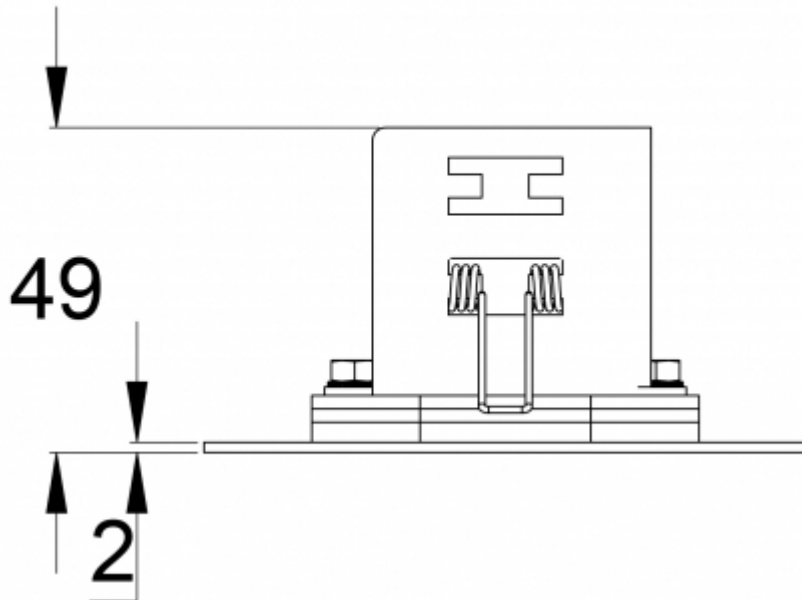

We reserve the rights to make modifications without notice.
Copyright © 2024 Teknoware. All rights reserved.
Date: August 14, 2024 | Source: teknoware.com/en/emergency-lighting-1/slimspot-ii-zone-lowbay-emergency-light-tws6392wac

Teknoware Oy | P.O. Box 19, 15101 Lahti | Ilmarisentie 8, 15200 Lahti Finland
Tel +358 3 883 020 | VAT-number FI01494751 | teknoware.com | emexit@teknoware.com