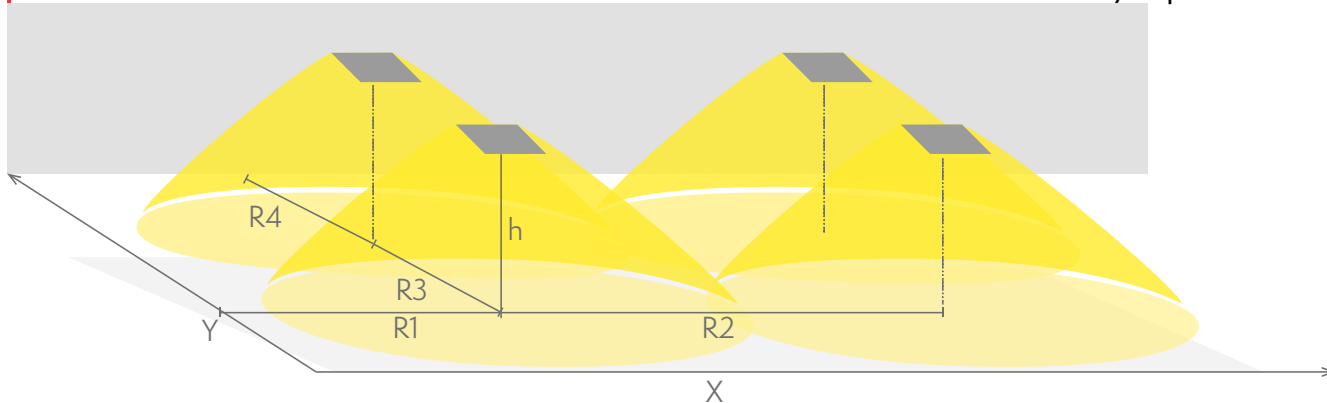

TWS6392WAC

Mounting height (m)	Below the light lux	R1 (m)	R2 (m)	R4 (m)
		1 lux	1 lux	1 lux
2,5	2	4	8	3
3	1,6	4	8	1
4	1,4	3,7	7,5	1

Emergency lighting for open areas (ceiling mounting)

- Table of 0,5 lux for open areas according to the norm EN 1838, 0,5 m edge district is considered in the table.
- Level of measurement 0,02 m, measurement result with battery operation.

- R1 distance from wall (X axis)
- R2 installation distance between lights (X axis)
- R3 installation distance between lights (Y axis)
- R4 distance from wall (Y axis)

TWS6392WAC

Mounting height (m)	Below the light lux	R1 (m)	R2 (m)	R3 (m)	R4 (m)
		0,5 lux	0,5 lux	0,5 lux	0,5 lux