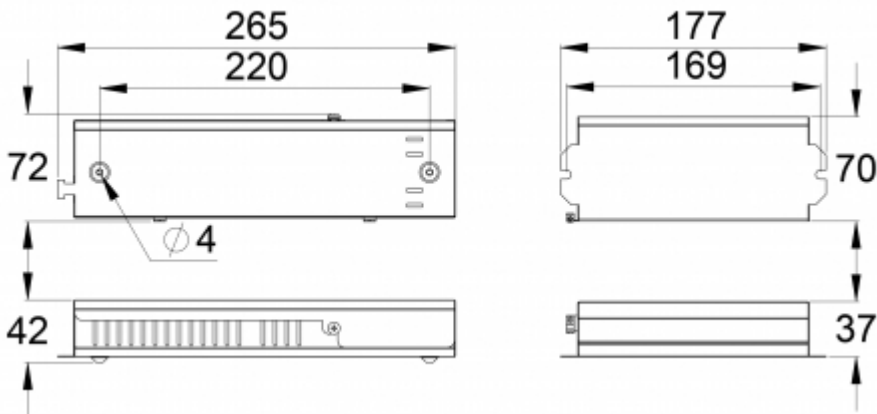

We reserve the rights to make modifications without notice.
Copyright © 2024 Teknoware. All rights reserved.
Date: August 14, 2024 | Source: teknoware.com/en/emergency-lighting-1/slimspot-ii-zone-lowbay-emergency-light-tws6392wac

Teknoware Oy | P.O. Box 19, 15101 Lahti | Ilmarisentie 8, 15200 Lahti Finland
Tel +358 3 883 020 | VAT-number FI01494751 | teknoware.com | emexit@teknoware.com