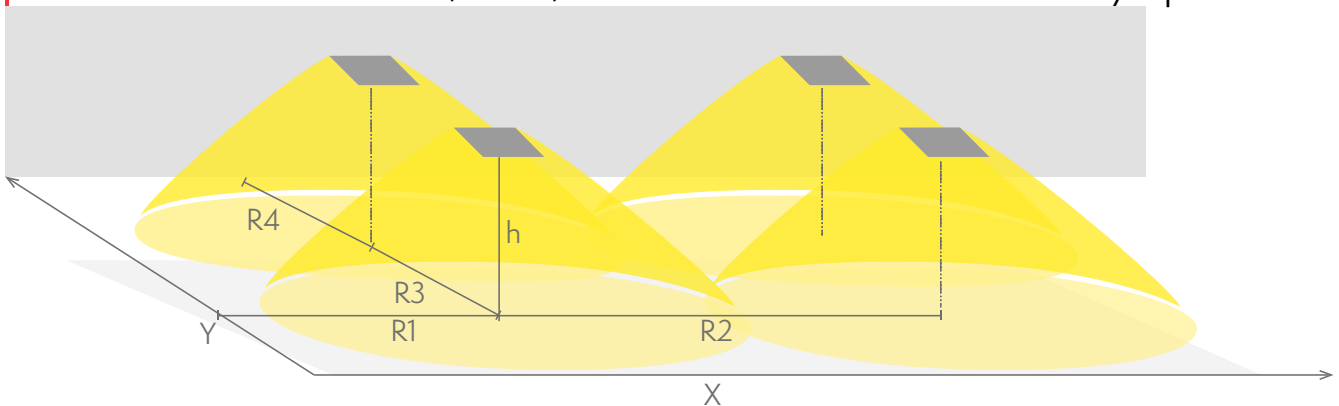

- R1 distance from wall (X axis)
- R2 installation distance between lights (X axis)
- R4 distance from wall (Y axis)

TWS1292WMC

Mounting height (m)	Below the light lux	R1 (m)	R2 (m)	R4 (m)
		1 lux	1 lux	1 lux
2,5	11	2	5,5	1
3	7,5	2	5,5	1
4	4	3	6	1
6	2	3	8,5	1

- R1 distance from wall (X axis)
- R2 installation distance between lights (X axis)
- R3 installation distance between lights (Y axis)
- R4 distance from wall (Y axis)

TWS1292WMC

Mounting height (m)	Below the light lux	R1 (m)	R2 (m)	R3 (m)	R4 (m)
		0,5 lux	0,5 lux	0,5 lux	0,5 lux
2,5	11	2,5	5	5	2,5
3	7,5	2,5	5	5	2,5
4	4	3	6	6	3
6	2	3,5	8	8	3,5
8	1	3,5	8	8	3,5