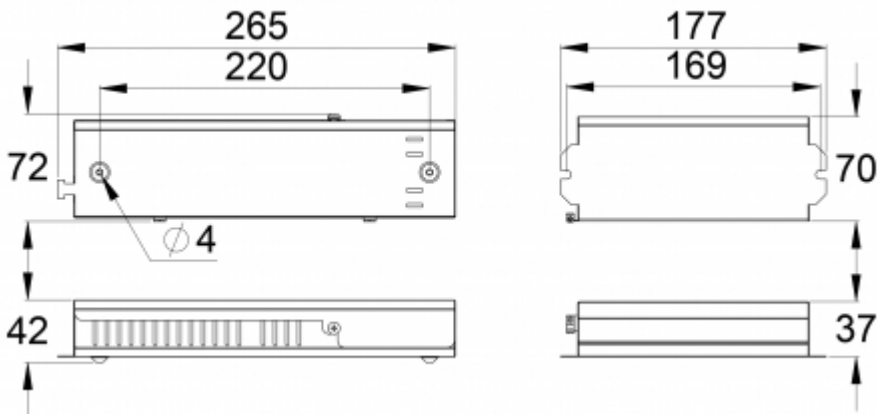

We reserve the rights to make modifications without notice.
Copyright © 2024 Teknoware. All rights reserved.
Date: August 14, 2024 | Source: [teknoware.com/en/emergency-lighting-1/slimspot-ii-zone-midbay-emergency-light-tws1292wmc](https://www.teknoware.com/en/emergency-lighting-1/slimspot-ii-zone-midbay-emergency-light-tws1292wmc)

Teknoware Oy | P.O. Box 19, 15101 Lahti | Ilmarisentie 8, 15200 Lahti Finland
Tel +358 3 883 020 | VAT-number FI01494751 | [teknoware.com](https://www.teknoware.com) | emexit@teknoware.com