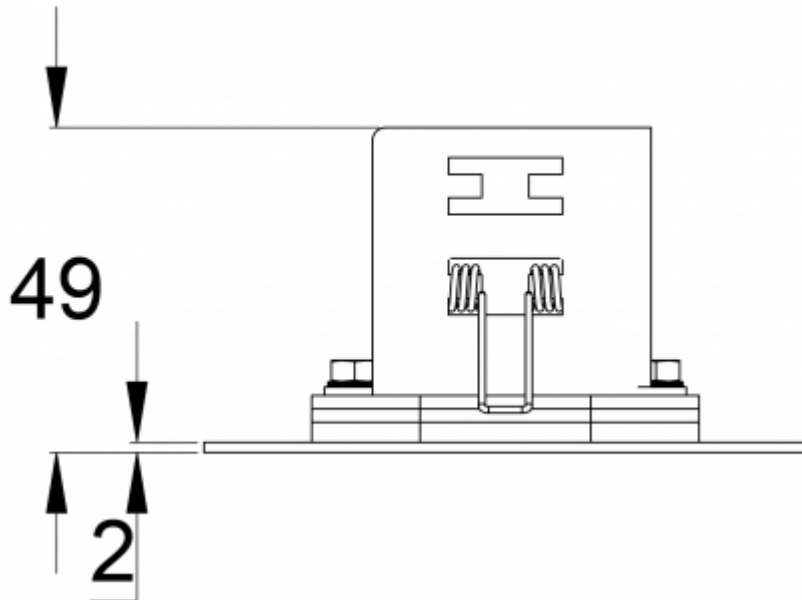

We reserve the rights to make modifications without notice.
Copyright © 2024 Teknoware. All rights reserved.
Date: August 14, 2024 | Source: [teknoware.com/en/emergency-lighting-1/slimspot-ii-zone-midbay-emergency-light-tws1292wmc](https://www.teknoware.com/en/emergency-lighting-1/slimspot-ii-zone-midbay-emergency-light-tws1292wmc)

Teknoware Oy | P.O. Box 19, 15101 Lahti | Ilmarisentie 8, 15200 Lahti Finland
Tel +358 3 883 020 | VAT-number FI01494751 | [teknoware.com](https://www.teknoware.com) | emexit@teknoware.com