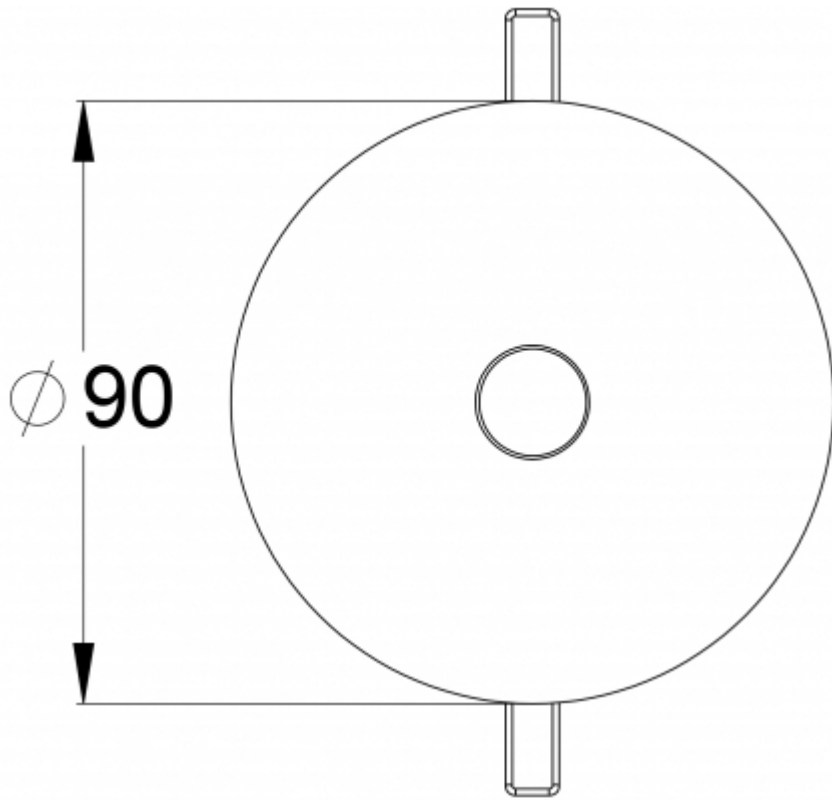

We reserve the rights to make modifications without notice.
Copyright © 2024 Teknoware. All rights reserved.
Date: August 14, 2024 | Source: [teknoware.com/en/emergency-lighting-1/slimspot-ii-zone-midbay-emergency-light-tws1292wmc](https://www.teknoware.com/en/emergency-lighting-1/slimspot-ii-zone-midbay-emergency-light-tws1292wmc)

Teknoware Oy | P.O. Box 19, 15101 Lahti | Ilmarisentie 8, 15200 Lahti Finland
Tel +358 3 883 020 | VAT-number FI01494751 | [teknoware.com](https://www.teknoware.com) | emexit@teknoware.com