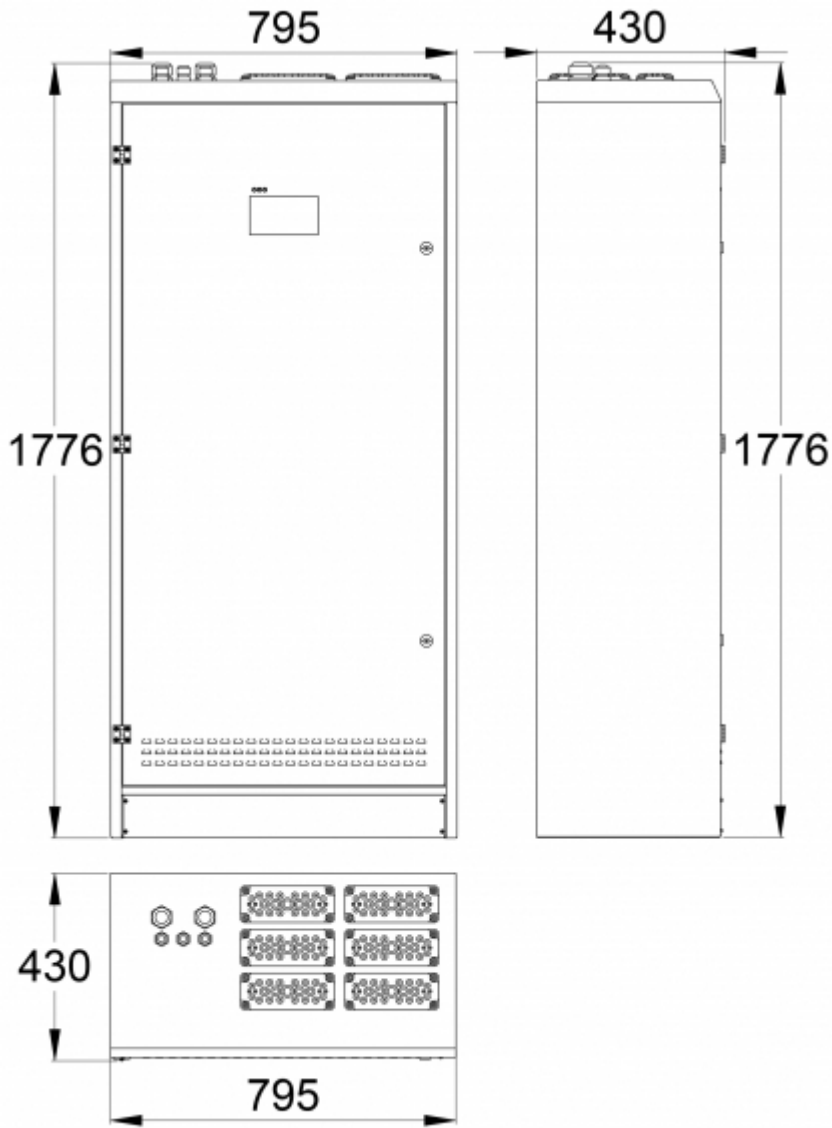

We reserve the rights to make modifications without notice.
Copyright © 2024 Teknoware. All rights reserved.
Date: July 16, 2024 | Source: teknoware.com/en/emergency-lighting/central-battery-system-tkt7724cp

Teknoware Oy | P.O. Box 19, 15101 Lahti | Ilmarisentie 8, 15200 Lahti Finland
Tel +358 3 883 020 | VAT-number FI01494751 | teknoware.com | emexit@teknoware.com