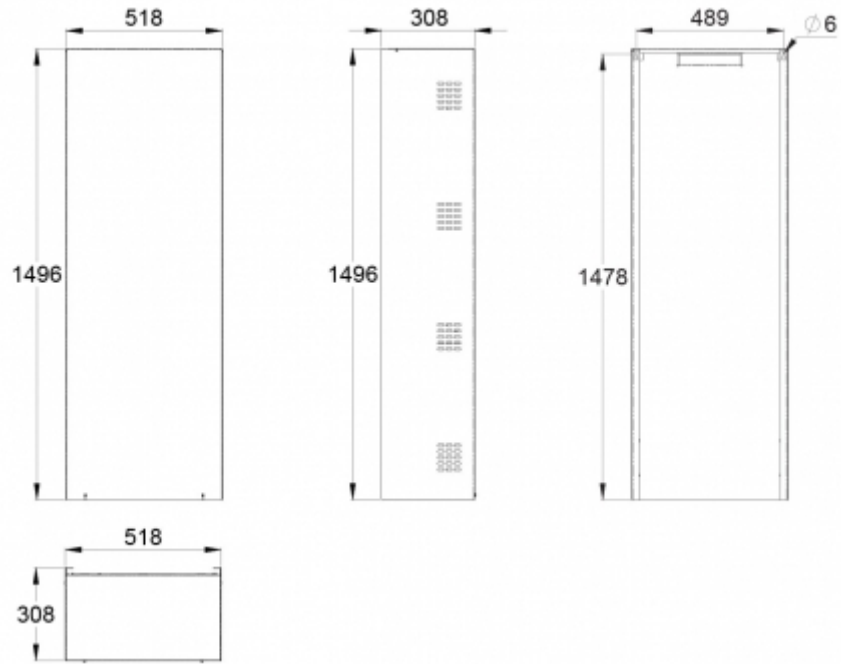

BATTERY CABINET TKT6500

Battery Cabinet for Batteries, space for batteries 6x12 V / 100Ah

Product Code	TKT6500
Customs Code	85044090
GTIN Code	6438045006819
ETIM Product Class	EC000058
Length	518 mm
Width	312 mm
Height	1496 mm
Weight	28 kg
Space for Batteries	6 x 12 V / 100 Ah
IP Class	IP20
Body Material	sheet metal
Colour	RAL9003